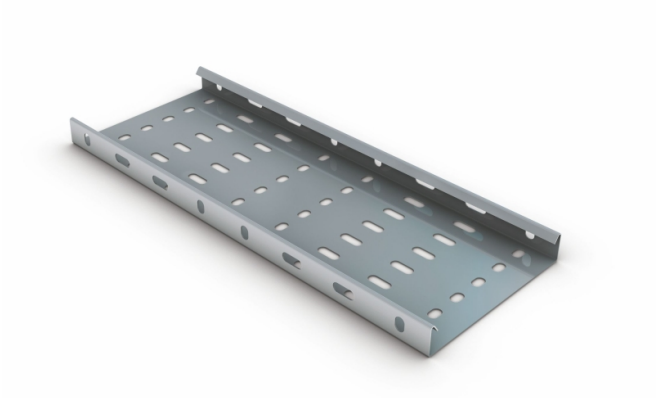

GAMR300T

Tray Cable Medium Duty Return Flange Steel Galvanised 300x25mmx3m

Technical

W (mm)	300
H (mm)	25
Length (M)	3

Datasheet generated from <http://www.electrika.com> last updated Monday, August 7, 2017 2:16:47 PM